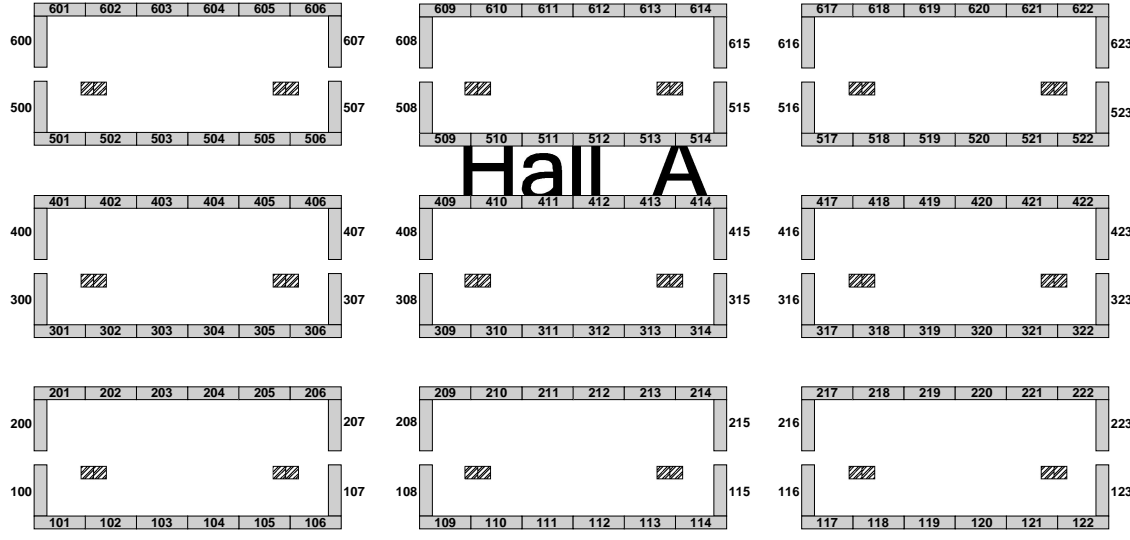

West
CONCOURSE

Exhibit Hall A
Entrance

Vending
Machines

Airwall
Storage

Elevators

Fire Exit Doors

Fire Exit Door

U.S. Mint

Loading Door
Hall A

Exit to
Service Hallway

Concession

First Aid

Coat Room

101

102

103

104

Michigan Ave. Concourse East

Box Office

Box Office

Main Entrance